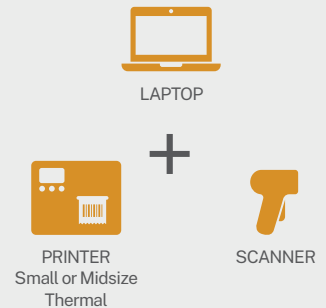

Sealed Lead Acid (SLA)

The original power system designed to handle a full complement of hardware for 8-12 hours or more. At the end of the day, simply plug the cart in to be ready for the next day of work.

- Ideal for heavy-power draw equipment, including industrial laser printers and more