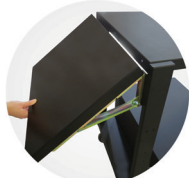

Newcastle PC Series Powered Industrial Carts

Get more done in more places with the heavy-duty cart that supports even the most power-thirsty devices

The PC Series cart is a versatile platform that not only provides the same flexible mobility as our lighter carts, but allows for expanded possibilities with room for a laser printer, supplies, inventory and more. With a 30" or 48" tabletop, it can actually serve as a mobile workspace that has plenty of room for your laptop and your paperwork too.

Perform tasks like inventory management, quality testing, inspection and labeling, pick & pack fulfillment and much more without unnecessary walking to static devices.

Specialized casters allow for precise and easy movements even at max capacity

Optional folding shelf accessory increases work surface

Available in 30" or 48" tabletop means greater configuration possibilities

Optional slide-out shelf can support a wide variety of equipment up to 60 lbs.