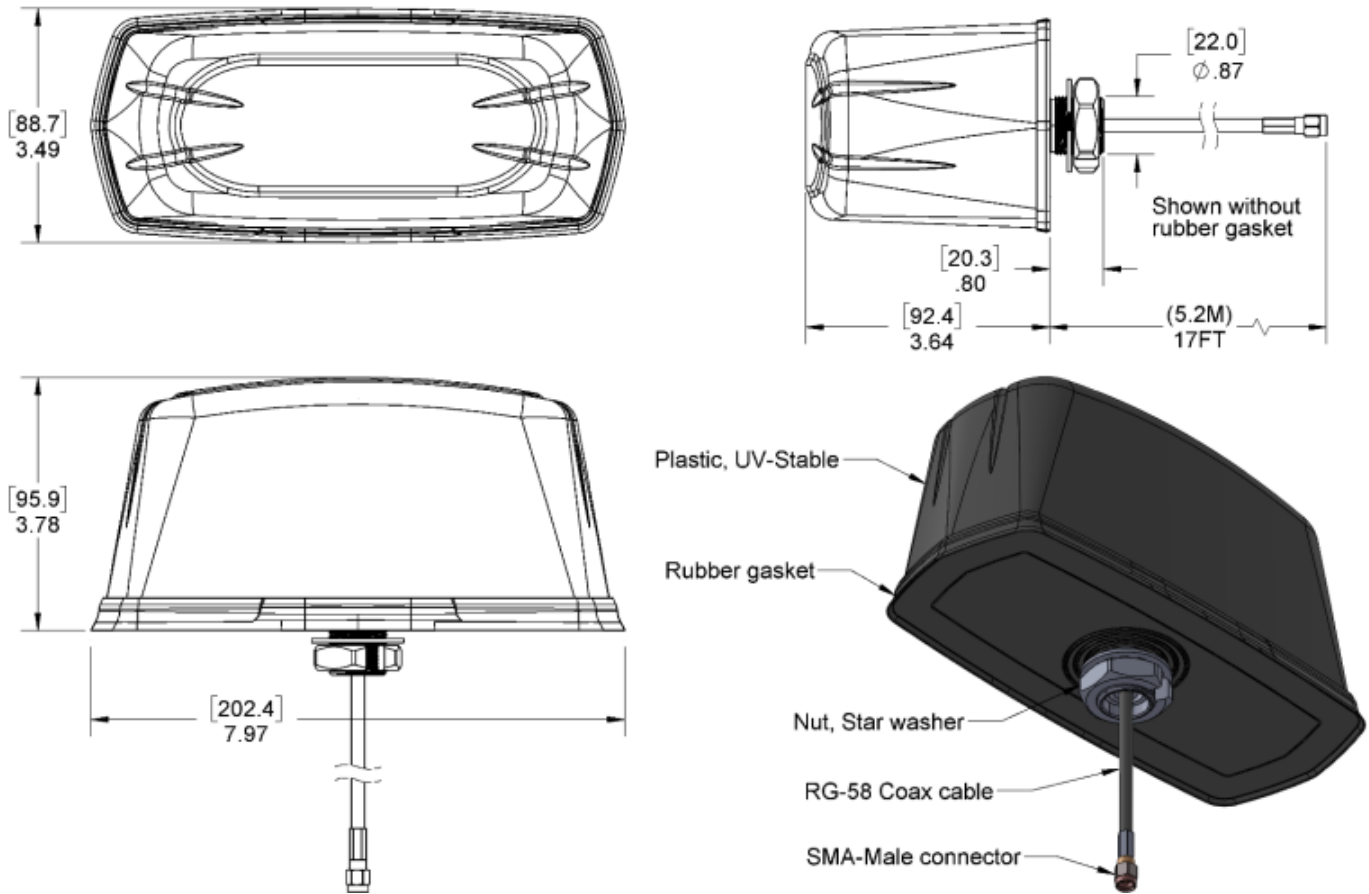

MECHANICAL DRAWING

Dimensions: Inches (mm)
Unless otherwise specified, all tolerances are $\pm$ .010 (0.25mm)

Packaging

Packaging info:

1 antenna packed in a plastic bag.

1 label on each plastic bag with part number, description, date code.

Notes:

1. Please contact sales for availability, lead time, and/or any special requests. Samples available upon request.