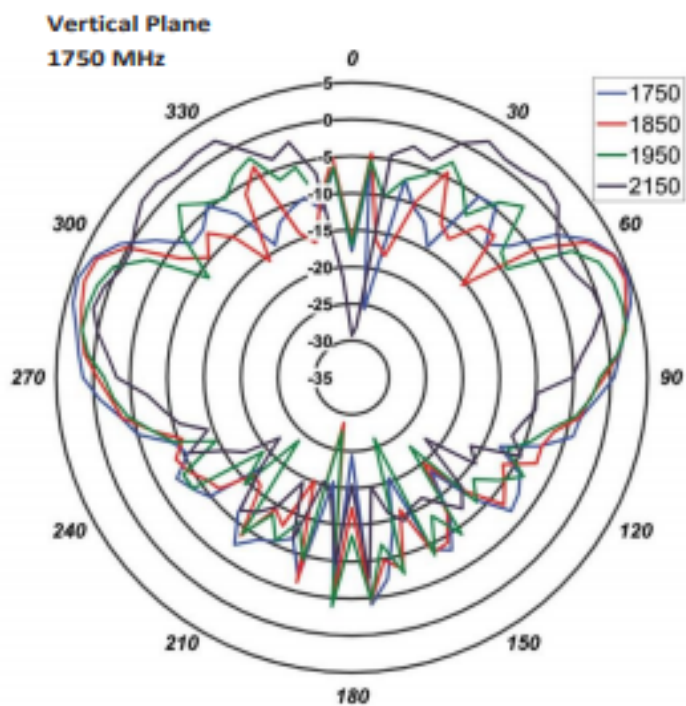

Radiation Patterns