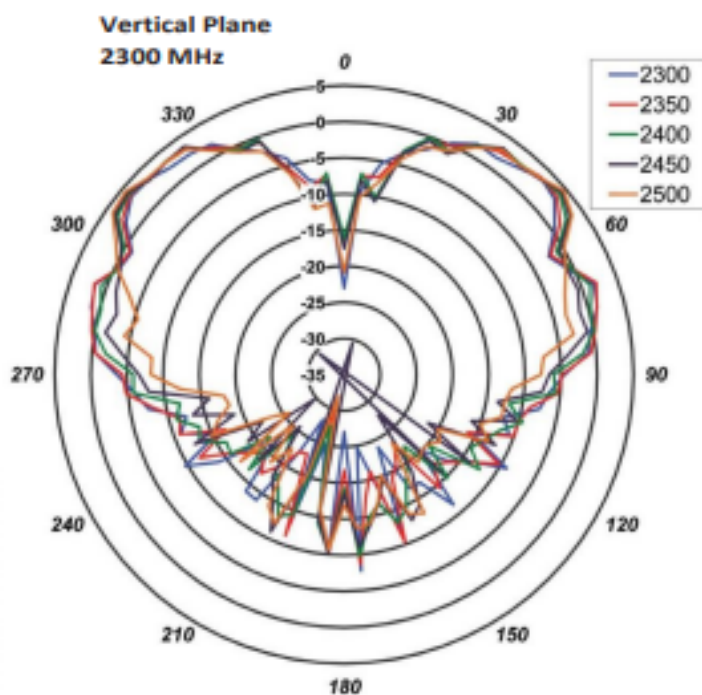

Radiation Patterns