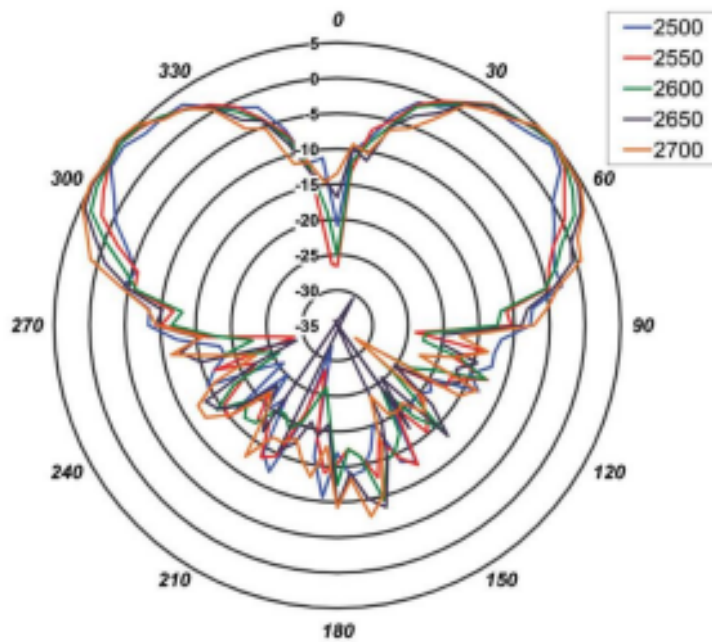

## ELECTRICAL DATA

Frequency [MHz]	Cable 1	698-960
	Cable 2	2400-2485/5150-5875
	Cable 3	1575.42
VSWR	698-960/1710-2170/2300-2700	2.5:1
	2400-2485/5150-5875	2.0:1
Gain [dBi]	698-960/1710-2170/2300-2700	4.5
	2400-2485/5150-5875	6.5
Polarization	698-960/1710-2170/2300-2700	Linear Vertical
	2400-2485/5150-5875	Linear Vertical
Power Rating [W]	698-960	100
	1710-2170	20
	2400-5875	20

P/N	Frequency	Cable Type	Cable Length (feet/meters)	Model	Connector
RSF-DB-G4W-QQQ	698-960/1710-2170/2300-2700/2400-2485/5150-5875/ 1575.42	RG-58 RG-58 RG-174	17 / 5.18 17/518 17/5.18	DB	QMA MALE, QMA MALE, QMA MALE
RSF-DB-G4W-QMQ	698-960/1710-2170/2300-2700 2400-2485/5150-5875 1575.42	RG-58 RG-58 RG-174	17 / 5.18 17 / 5.18 17 / 5.18	DB	QMA MALE, MINI UHF MALE, QMA MALE
RSF-AW-G4W-SSS	698-960/1710-2170/2300-2700 2400-2485/5150-5875 1575.42	RG-58 RG-58 RG-58	17 / 5.18 17 / 5.18 17 / 5.18	AW	SMA Male SMA Male SMA Male

## Radiation Patterns

### Radiation Patterns

Vertical Plane  
2500 MHz

Vertical Plane  
5150 MHz