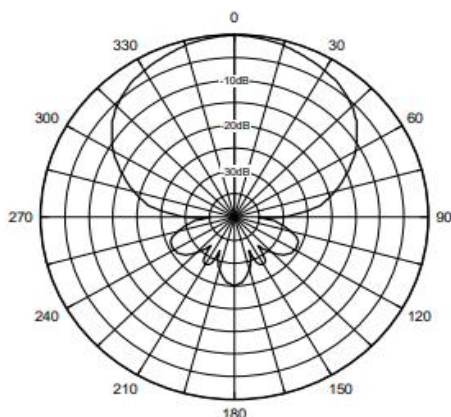

RY-143-3-8-SNF

Yagi antenna

The RFMAX RY-143-3-8-SNF is a Yagi antenna center tuned at 143.625 MHz.

Features:

High Performance: These 3 element yagi antennas provide 6dBd gain.

Rugged and weatherproof: The construction of these heavy duty yagis feature a 1" aluminum U channel boom and 3/8" solid elements fully welded and polyester powder coated.

Vertical Pattern

Horizontal Pattern

ELECTRICAL SPECIFICATIONS

Frequency	143.625 MHz
Vswr	<2:1
Gain	6 dBd
Rating	300 watts
Impedance	50 ohms

MECHANICAL SPECIFICATIONS

Overall Length	44mm X 38mm
Weight	7 lbs.
Material	(2.54cm)1" aluminum U channel boom (9.5mm) 3/8" solid elements
Connector type	N Female
Wind Rating	125 MPH