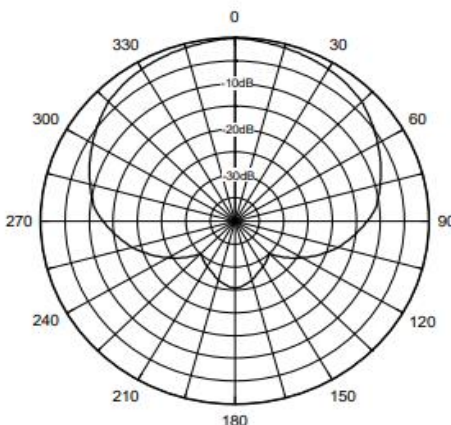

RY-143-3-8-SNF

Yagi antenna

The RFMAX RY-143-3-8-SNF is a Yagi antenna center tuned at 143.625 MHz.

Features:

High Performance: These 3 element yagi antennas provide 6dBd gain.

Rugged and weatherproof: The construction of these heavy duty yagis feature a 1" aluminum U channel boom and 3/8" solid elements fully welded and polyester powder coated.

Vertical Pattern

Horizontal Pattern

ELECTRICAL SPECIFICATIONS

Frequency	143.625 MHz
Vswr	<2:1
Gain	6 dBd
Rating	300 watts
Impedance	50 ohms

MECHANICAL SPECIFICATIONS

Overall Length	44mm X 38mm
Weight	7 lbs.
Material	(2.54cm)1" aluminum U channel boom (9.5mm) 3/8" solid elements
Connector type	N Female
Wind Rating	125 MPH