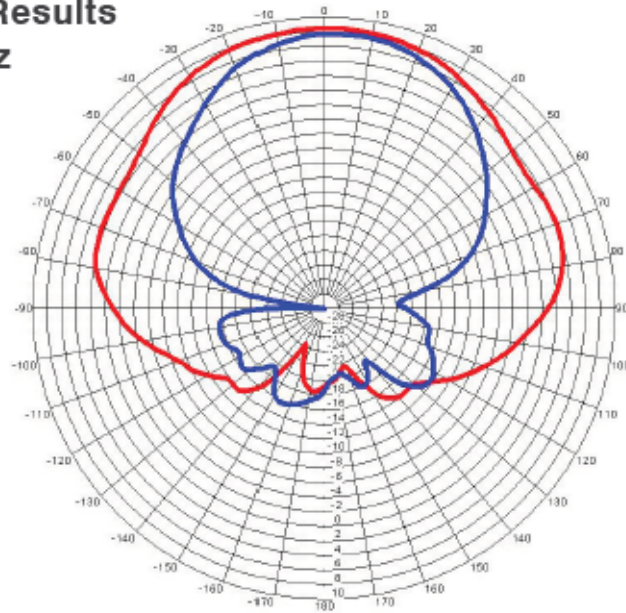

## Mechanical Specifications

Color	White
Radome Material	ABS Anti UV
Weight	1.8 lbs
Height	11.75 in
Width	8.25 in
Length	2.5 in
Connector	N-Female

# RYE-4-11-SNF

High Performance Wide Band

Log Periodic Antenna

**Actual Test Results**  
**698-960 MHz**  
**Typical**

— Azimuth (Horizontal)  
— Elevation (Vertical)

**Actual Test Results**  
**1700-2700 MHz**  
**Typical**