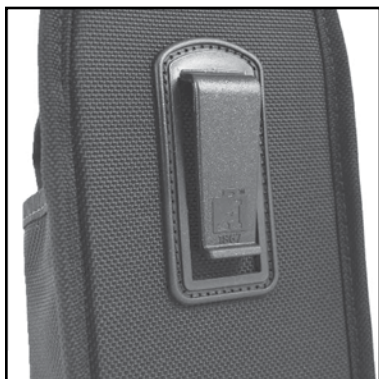

ATTACHMENT OPTIONS